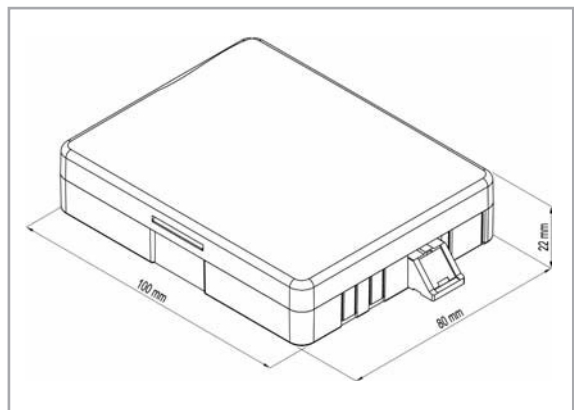

Wall outlet mini