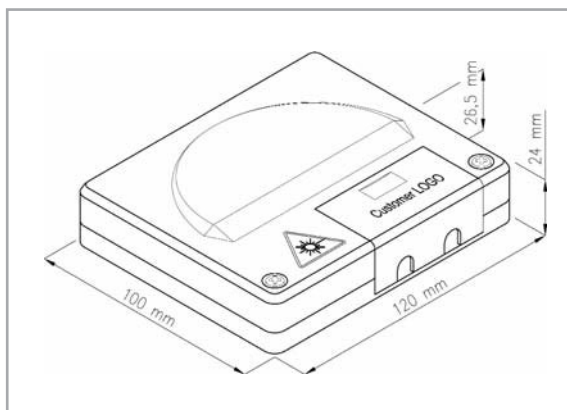

FTTH Wall outlet

euroclust offers two types of wall outlets

The wall outlet is used to terminate optical installation cables to pigtails at subscribers premises. The cable is fed to the wall outlet from the left side, right side or from the back. The wall outlet consists of body, splice cassette, cover and lid. The body is fixed to the wall with screws and is used for entrance and routing of the optical installation cable and mounting of optical adapters. The purpose of the splice cassette is to take excess lengths of optical cables and to fix splice protectors (1-2 pcs). Heat-shrink splice protectors or coldsplice protectors (mechanical splices) can be fixed easily on the splice cassette. A cover protects the contents of the wall outlet. The wall outlet is made of White (RAL 9010) High Heat and High Impact Resistance Polystyrol (PS454C). Optionally the euroclust wall outlets can be delivered with

- **Optical adapter SC/UPC (blue) or Optical adapter SC/APC (green)**
  SCsx adapter with plastic housing with ceramic sleeve (ZrO₂); IEC 61754-4, TIA 604-3 compliant
- **Pigtail SC/UPC or APC L=1m semi-tight buffered construction;**
  900µm outer diameter. Fiber Type 9/125 SM ITU-T G.657.A
  (IL<=0,3dB; RL>=-50dB UPC, RL>=-65dB APC) IEC 61754-4, TIA 604-3 compliant

Wall outlet standard