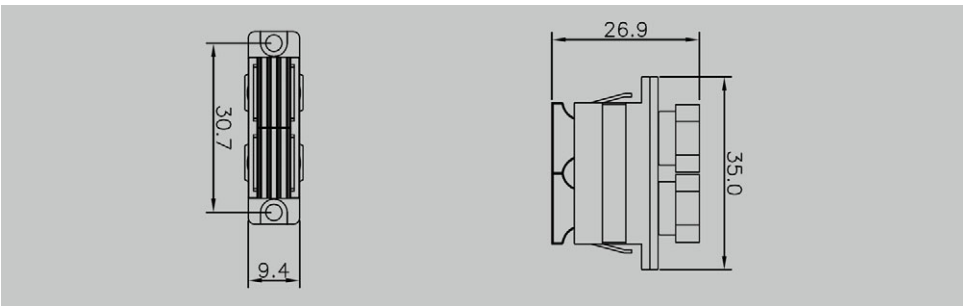

FC - SC Duplex SC footprint

Housing	Alignmet sleeve	Housing color	Mounting	Appliance	Type	Article Nr.:
Metal	PhBz	metal	Clip/Screw	MM	AF.FCSCB.SDMM	EC02.680231.010
Metal	Ceramic	metal	Clip/Screw	SM	AF.FCSCZ.SDMM	EC02.680131.010
Metal	Ceramic	metal	Clip/Screw	SM/APC	AF.FCSCZ.SDMMA	EC02.680131.004