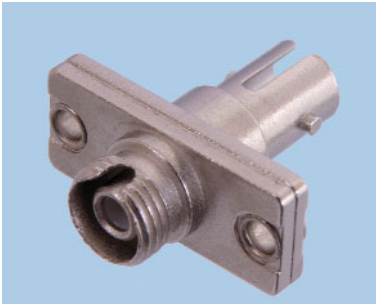

Hybrid Adapter Female - Female Series FC-ST

Applications:

Telecommunication Networks
CATV
LAN & WAN
Data Networks
Broadband
FTTx

euroclust offers a full line of fibre optic adapters for every application including flanged threaded, metal, composite and hybrid or plug varieties. Available in simplex, duplex, with ceramic (Zirconia) or Phosphor - Bronze sleeve for high precision alignment. All kind of adapters meet different demands for fibre optic applications according to international industry standards.

FC - ST Simplex SC footprint

Housing	Alignmet sleeve	Housing color	Mounting	Appliance	Type	Article Nr.:
Metal	PhBz	metal	Clip/Screw	MM	AF.SCSTB.SXMM	EC02.630231.010
Metal	Ceramic	metal	Clip/Screw	SM	AF.SCSTZ.SXMM	EC02.630131.011
Plastic	Ceramic	beige	Clip/Screw	MM	AF.SCSTB.SXPP	EC02.630231.012
Plastic	Ceramic	blue	Clip/Screw	SM	AF.SCSTZ.SXPP	EC02.630131.013

Hybrid Adapter Female - Female Series FC-SC

FC - SC Simplex SC footprint

Housing	Alignmet sleeve	Housing color	Mounting	Appliance	Type	Article Nr.:
Metal	PhBz	metal	Clip/Screw	MM	AF.FCSCB.SXMM	EC02.640231.012
Metal	Ceramic	metal	Clip/Screw	SM	AF.FCSCZ.SXMM	EC02.640131.013
Plastic	PhBz	plastic	Clip/Screw	MM	AF.FCSCB.SXPP	EC02.640131.014
Plastic	PhBz	plastic	Clip/Screw	SM	AF.FCSCZ.SXPP	EC02.640131.015