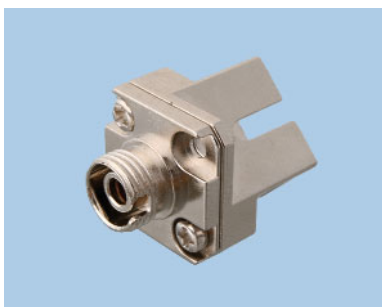

FC - ST Simplex SC footprint

Housing	Alignmet sleeve	Housing color	Mounting	Appliance	Type	Article Nr.:
Metal	PhBz	metal	Clip/Screw	MM	AF.SCSTB.SXMM	EC02.630231.010
Metal	Ceramic	metal	Clip/Screw	SM	AF.SCSTZ.SXMM	EC02.630131.011
Plastic	Ceramic	beige	Clip/Screw	MM	AF.SCSTB.SXPP	EC02.630231.012
Plastic	Ceramic	blue	Clip/Screw	SM	AF.SCSTZ.SXPP	EC02.630131.013

Hybrid Adapter Female - Female Series FC-SC

FC - SC Simplex SC footprint

Housing	Alignmet sleeve	Housing color	Mounting	Appliance	Type	Article Nr.:
Metal	PhBz	metal	Clip/Screw	MM	AF.FCSCB.SXMM	EC02.640231.012
Metal	Ceramic	metal	Clip/Screw	SM	AF.FCSCZ.SXMM	EC02.640131.013
Plastic	PhBz	plastic	Clip/Screw	MM	AF.FCSCB.SXPP	EC02.640131.014
Plastic	PhBz	plastic	Clip/Screw	SM	AF.FCSCZ.SXPP	EC02.640131.015

FC - SC Duplex SC footprint

Housing	Alignmet sleeve	Housing color	Mounting	Appliance	Type	Article Nr.:
Metal	PhBz	metal	Clip/Screw	MM	AF.FCSCB.SDMM	EC02.680231.010
Metal	Ceramic	metal	Clip/Screw	SM	AF.FCSCZ.SDMM	EC02.680131.010
Metal	Ceramic	metal	Clip/Screw	SM/APC	AF.FCSCZ.SDMMA	EC02.680131.004

FC - SC Simplex FC square

Housing	Alignmet sleeve	Housing color	Mounting	Appliance	Type	Article Nr.:
Metal	PhBz	metal	Screw	MM	AF.FCSCB.SQMM	EC02.640202.010
Metal	Ceramic	metal	Screw	SM	AF.FCSCZ.SQMM	EC02.640102.011