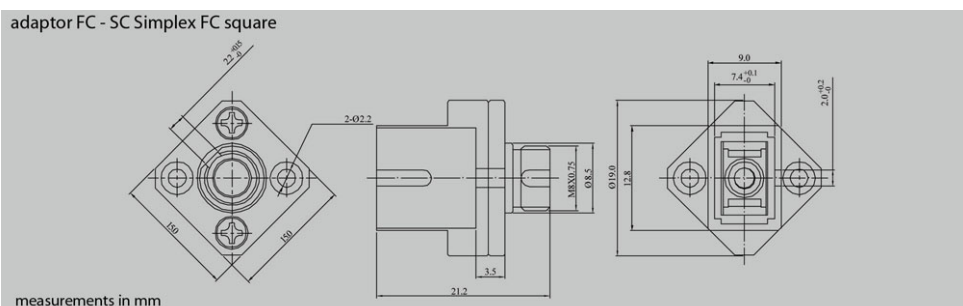

FC - SC Simplex FC square

Housing	Alignmet sleeve	Housing color	Mounting	Appliance	Type	Article Nr.:
Metal	PhBz	metal	Screw	MM	AF.FCSCB.SQMM	EC02.640202.010
Metal	Ceramic	metal	Screw	SM	AF.FCSCZ.SQMM	EC02.640102.011

Screw mounting method/mounting screws

Description	Size	Max. wall thickness	Type	Article Nr.:
Philips head screw	M 2x8	1,5 mm	APHSN2x8	EC02.300090.001
Hexagonal nut	M2	1,5 mm	APHNM2	EC02.300090.003
Self tapping screw	M2,2x4,5 mm	1,5 mm	ASTS2,2x4,5	EC02.300090.002