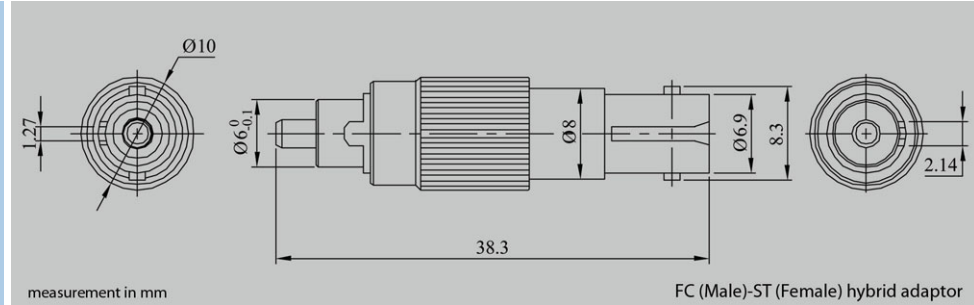

Hybrid Adapter Female - Male Series

FC (Male) - ST (Female)

Housing	Alignmet sleeve	Housing color	Mounting	Appliance	Type	Article Nr.:
Metal	PhBz	metal	Clip/Screw	MM	AD.FC/PC.50.STB	EC02.880200.010
Metal	Ceramic	metal	Clip/Screw	SM	AD.FC/UPC.E9.STZ	EC02.880100.011

Screw mounting method/mounting screws

Description	Size	Max. wall thickness	Type	Article Nr.:
Philips head screw	M 2x8	1,5 mm	APHSN2x8	EC02.300090.001
Hexagonal nut	M2	1,5 mm	APHNM2	EC02.300090.003
Self tapping screw	M2,2x4,5 mm	1,5 mm	ASTS2,2x4,5	EC02.300090.002