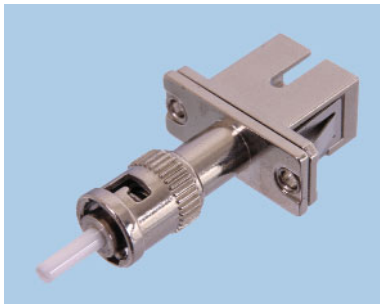

SC (Male) - SC (Female)

adaptor SC (Male) - SC (Female)

measurements in mm

Housing	Alignmet sleeve	Housing color	Mounting	Appliance	Type	Article Nr.:
Metal	PhBz	metal		MM	AM.SC/PC.50.SCB	EC02.820200.010
Metal	Ceramic	metal		SM	AM.SC/UPC.E9.SCZ	EC02.820100.011

Hybrid Adapter Male - Female Series

SC (Male) - ST (Female)

adaptor SC (Male) - ST (Female)

measurements in mm

Housing	Alignmet sleeve	Housing color	Mounting	Appliance	Type	Article Nr.:
Plastic/Metal	PhBz	beige	Clip/Screw	MM	AD.SC/PC.50.STB	EC02.830200.010
Plastic/Metal	Ceramic	blue	Clip/Screw	SM	AD.SC/UPC.E9.STZ	EC02.830100.011

ST (Male) - SC (Female)

adaptor ST (Male) - SC (Female)

measurements in mm

Housing	Alignmet sleeve	Housing color	Mounting	Appliance	Type	Article Nr.:
Metal	PhBz	metal	Clip/Screw	MM	AD.ST/PC.50.SCB	EC02.840200.010
Metal	Ceramic	metal	Clip/Screw	SM	AD.ST/UPC.E9.SCZ	EC02.840100.011