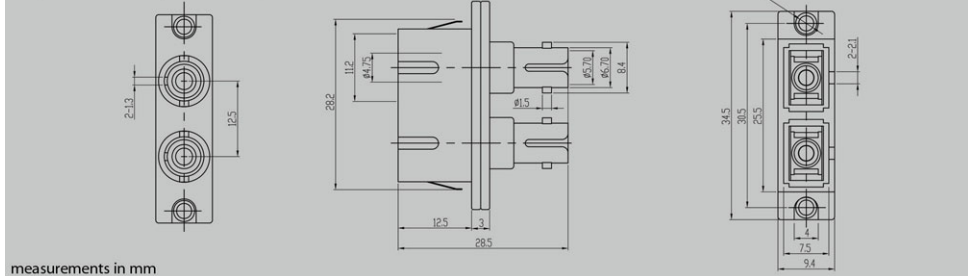

adaptor SC - ST Simplex SC Footprint

Housing	Alignmet sleeve	Housing color	Mounting	Appliance	Type	Article Nr.:
Plastic	PhBz	beige	Clip/Screw	MM	AD.SCSTB.DXPP	EC02.620231.010
Plastic	Ceramic	blue	Clip/Screw	SM	AD.SCSTZ.DXPP	EC02.620131.011
Metal	PhBz	metal	Clip/Screw	MM	AD.SCSTB.DXMM	EC02.620231.012
Metal	Ceramic	metal	Clip/Screw	SM	AD.SCSTZ.DXMM	EC02.620131.013

Screw mounting method/mounting screws

Description	Size	Max. wall thickness	Type	Article Nr.:
Philips head screw	M 2x8	1,5 mm	APHSN2x8	EC02.300090.001
Hexagonal nut	M2	1,5 mm	APHNM2	EC02.300090.003
Self tapping screw	M2,2x4,5 mm	1,5 mm	ASTS2,2x4,5	EC02.300090.002