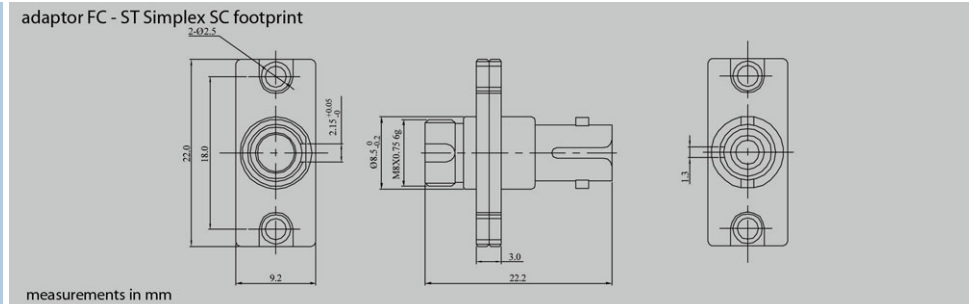

Hybrid Adapter Female - Female Series FC-ST

Applications:

Telecommunication Networks
CATV
LAN & WAN
Data Networks
Broadband
FTTx

euroclust offers a full line of fibre optic adapters for every application including flanged threaded, metal, composite and hybrid or plug varieties. Available in simplex, duplex, with ceramic (Zirconia) or Phosphor - Bronze sleeve for high precision alignment. All kind of adapters meet different demands for fibre optic applications according to international industry standards.

Specification

Item	Parameters
Insertion Loss I.L.	<= 0,2 dB
Durability (500 Mating)	0,2 dB max Increase
Withdrawal Force (g/f)	100 - 300
Operating Temperature	-25 ... + 70°C

Features

Full compliance to relevant specifications for connectors and adapters
Conversion adapters provide minimal light loss
Simplex and duplex are available
Hybrid - all versions

FC - ST Simplex SC footprint

Housing	Alignmet sleeve	Housing color	Mounting	Appliance	Type	Article Nr.:
Metal	PhBz	metal	Clip/Screw	MM	AF.SCSTB.SXMM	EC02.630231.010
Metal	Ceramic	metal	Clip/Screw	SM	AF.SCSTZ.SXMM	EC02.630131.011
Plastic	Ceramic	beige	Clip/Screw	MM	AF.SCSTB.SXPP	EC02.630231.012
Plastic	Ceramic	blue	Clip/Screw	SM	AF.SCSTZ.SXPP	EC02.630131.013