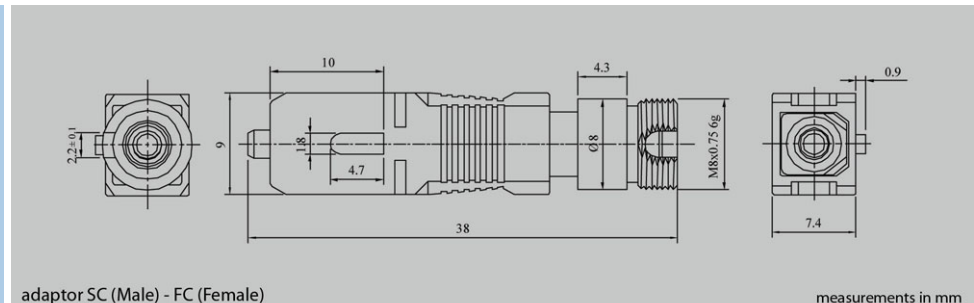

SC (Male) - FC (Female)

adaptor SC (Male) - FC (Female)

measurements in mm

Housing	Alignmet sleeve	Housing color	Mounting	Appliance	Type	Article Nr.:
Plastic/Metal	PhBz	beige	Clip/Screw	MM	AD.SC/PC.50.FCB	EC02.850200.010
Plastic/Metal	Ceramic	blue	Clip/Screw	SM	AD.SC/UPC.E9.FCZ	EC02.850100.011