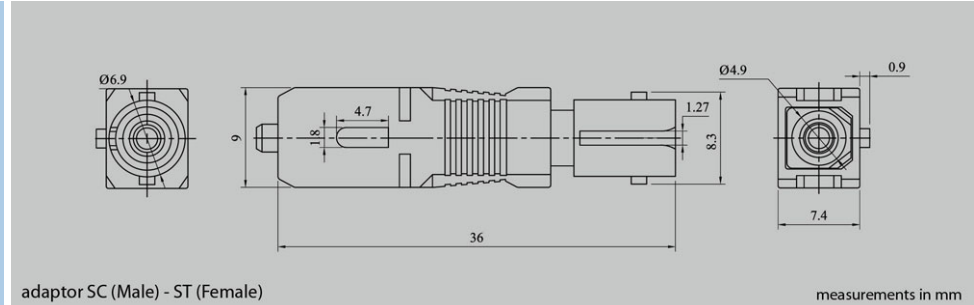

Hybrid Adapter Male - Female Series

SC (Male) - ST (Female)

adaptor SC (Male) - ST (Female)

measurements in mm

Housing	Alignmet sleeve	Housing color	Mounting	Appliance	Type	Article Nr.:
Plastic/Metal	PhBz	beige	Clip/Screw	MM	AD.SC/PC.50.STB	EC02.830200.010
Plastic/Metal	Ceramic	blue	Clip/Screw	SM	AD.SC/UPC.E9.STZ	EC02.830100.011