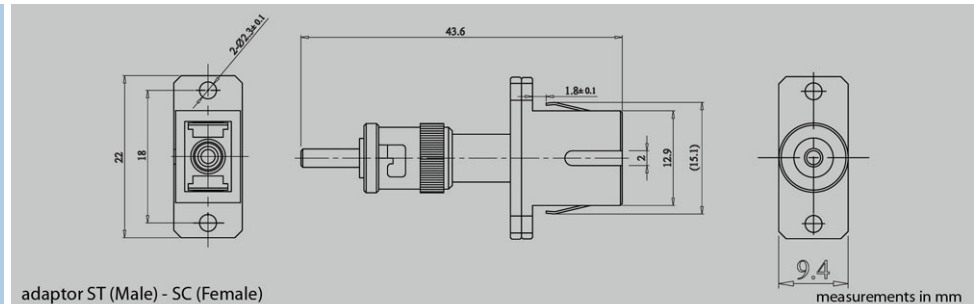

Hybrid Adapter Male - Female Series

SC (Male) - ST (Female)

adaptor SC (Male) - ST (Female)

measurements in mm

Housing	Alignmet sleeve	Housing color	Mounting	Appliance	Type	Article Nr.:
Plastic/Metal	PhBz	beige	Clip/Screw	MM	AD.SC/PC.50.STB	EC02.830200.010
Plastic/Metal	Ceramic	blue	Clip/Screw	SM	AD.SC/UPC.E9.STZ	EC02.830100.011

ST (Male) - SC (Female)

adaptor ST (Male) - SC (Female)

measurements in mm

Housing	Alignmet sleeve	Housing color	Mounting	Appliance	Type	Article Nr.:
Metal	PhBz	metal	Clip/Screw	MM	AD.ST/PC.50.SCB	EC02.840200.010
Metal	Ceramic	metal	Clip/Screw	SM	AD.ST/UPC.E9.SCZ	EC02.840100.011