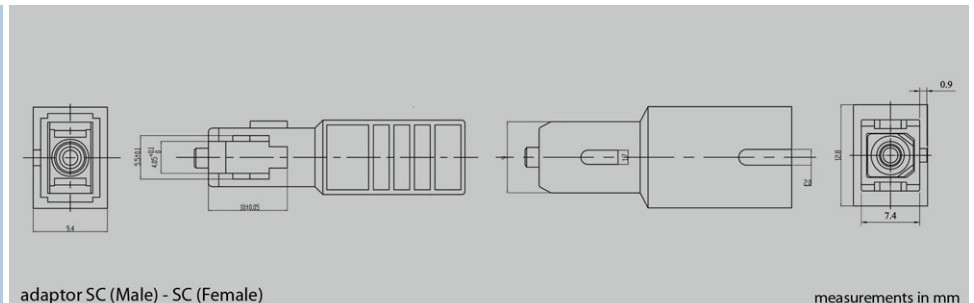

SC (Male) - SC (Female)

adaptor SC (Male) - SC (Female)

measurements in mm

Housing	Alignmet sleeve	Housing color	Mounting	Appliance	Type	Article Nr.:
Metal	PhBz	metal		MM	AM.SC/PC.50.SCB	EC02.820200.010
Metal	Ceramic	metal		SM	AM.SC/UPC.E9.SCZ	EC02.820100.011