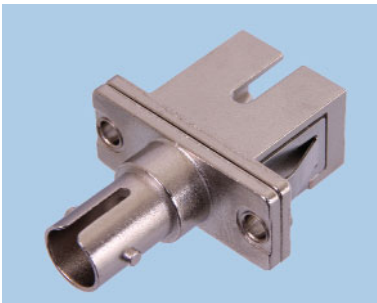

Hybrid Adapter Female - Female Series SC-ST

Applications:

Telecommunication Networks
CATV
LAN & WAN
Data Networks
Broadband
FTTx

euroclust offers a full line of fibre optic adapters for every application including flanged threaded, metal, composite and hybrid or plug varieties. Available in simplex, duplex, with ceramic (Zirconia) or Phosphor - Bronze sleeve for high precision alignment. All kind of adapters meet different demands for fibre optic applications according to international industry standards.

Specification

Item	Parameters
Insertion Loss I.L.	$\leq 0,2$ dB
Durability (500 Mating)	0,2 dB max Increase
Withdrawal Force (g/f)	100 - 300
Operating Temperature	-25 ... + 70°C

Features

Full compliance to relevant specifications for connectors and adapters
Conversion adapters provide minimal loss
Simplex and duplex versions are available
Hybrid - all versions

SC - ST Simplex SC footprint

Housing	Alignmet sleeve	Housing color	Mounting	Appliance	Type	Article Nr.:
Plastic	PhBz	beige	Clip/Screw	MM	AF.SCSTB.SXPP	EC02.610231.010
Plastic	Ceramic	blue	Clip/Screw	SM	AF.SCSTZ.SXPP	EC02.610131.011
Metal	PhBz	metal	Clip/Screw	MM	AF.SCSTB.SXMM	EC02.610231.012
Metal	Ceramic	metal	Clip/Screw	SM	AF.SCSTZ.SXMM	EC02.610131.013