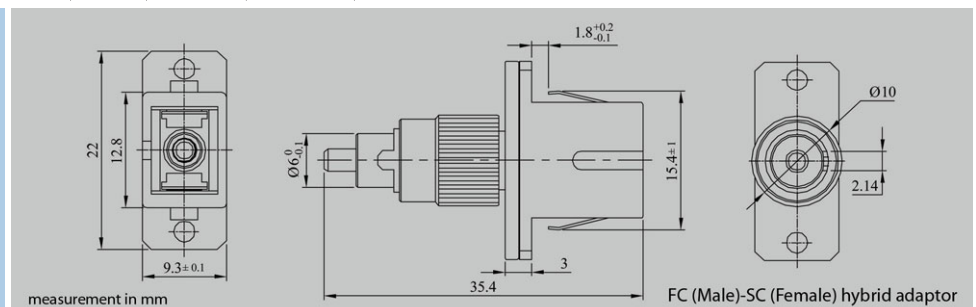

Hybrid Adapter Female - Male Series

Applications:

Telecommunication Networks
CATV
LAN & WAN
Data Networks
Broadband
FTTx

euroclust offers a full line of fibre optic adapters for every application including flanged threaded, metal, composite and hybrid or plug varieties. Available in simplex, duplex, with ceramic (Zirconia) or Phosphor - Bronze sleeve for high precision alignment. All kind of adapters meet different demands for fibre optic applications according to international industry standards.

Specification

Item	Parameters
Insertion Loss I.L.	$\leq 0,3$ dB
Return Loss R.L.	SM>50dB, APC>60dB
Durability (1000 Mating)	0,2dB max Increase
Operating Temperature	-25 ... + 70°C

Features

Female to male hybrid adapters
Saving costs

FC (Male) - SC (Female)

Housing	Alignmet sleeve	Housing color	Mounting	Appliance	Type	Article Nr.:
Metal	PhBz	metal	Screw	MM	AD.FC/PC50.SCB	EC02.860200.010
Metal	Ceramic	metal	Screw	SM	AD.FC/UPC.E9.SCZ	EC02.860100.011