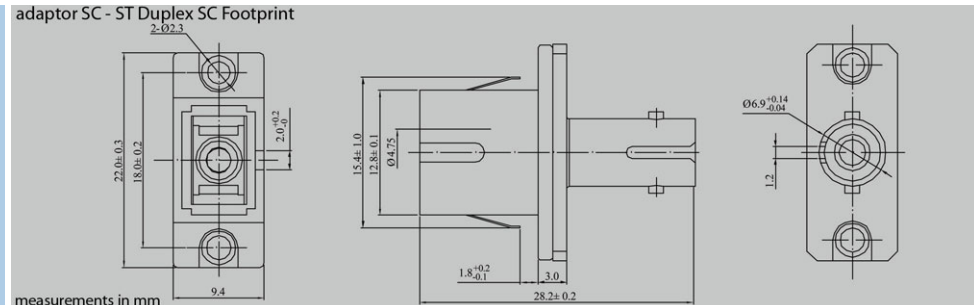

Hybrid Adapter Female - Female Series SC-ST

Applications:

Telecommunication Networks
CATV
LAN & WAN
Data Networks
Broadband
FTTx

euroclust offers a full line of fibre optic adapters for every application including flanged threaded, metal, composite and hybrid or plug varieties. Available in simplex, duplex, with ceramic (Zirconia) or Phosphor - Bronze sleeve for high precision alignment. All kind of adapters meet different demands for fibre optic applications according to international industry standards.

Specification

Item	Parameters
Insertion Loss I.L.	$\leq 0,2$ dB
Durability (500 Mating)	0,2 dB max Increase
Withdrawal Force (g/f)	100 - 300
Operating Temperature	-25 ... + 70°C

Features

Full compliance to relevant specifications for connectors and adapters
Conversion adapters provide minimal loss
Simplex and duplex versions are available
Hybrid - all versions

SC - ST Simplex SC footprint

Housing	Alignmet sleeve	Housing color	Mounting	Appliance	Type	Article Nr.:
Plastic	PhBz	beige	Clip/Screw	MM	AF.SCSTB.SXPP	EC02.610231.010
Plastic	Ceramic	blue	Clip/Screw	SM	AF.SCSTZ.SXPP	EC02.610131.011
Metal	PhBz	metal	Clip/Screw	MM	AF.SCSTB.SXMM	EC02.610231.012
Metal	Ceramic	metal	Clip/Screw	SM	AF.SCSTZ.SXMM	EC02.610131.013