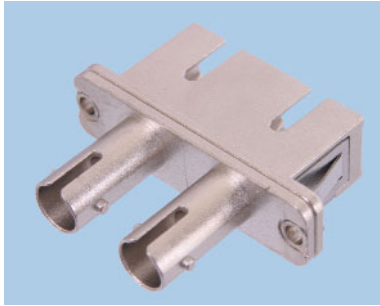

Hybrid Adapter Female - Female Series SC-ST

Applications:

Telecommunication Networks
CATV
LAN & WAN
Data Networks
Broadband
FTTx

euroclust offers a full line of fibre optic adapters for every application including flanged threaded, metal, composite and hybrid or plug varieties. Available in simplex, duplex, with ceramic (Zirconia) or Phosphor - Bronze sleeve for high precision alignment. All kind of adapters meet different demands for fibre optic applications according to international industry standards.

SC - ST Simplex SC footprint

Housing	Alignmet sleeve	Housing color	Mounting	Appliance	Type	Article Nr.:
Plastic	PhBz	beige	Clip/Screw	MM	AF.SCSTB.SXPP	EC02.610231.010
Plastic	Ceramic	blue	Clip/Screw	SM	AF.SCSTZ.SXPP	EC02.610131.011
Metal	PhBz	metal	Clip/Screw	MM	AF.SCSTB.SXMM	EC02.610231.012
Metal	Ceramic	metal	Clip/Screw	SM	AF.SCSTZ.SXMM	EC02.610131.013

Hybrid Adapter Female - Female Series SC-ST

SC - ST Duplex SC footprint

adaptor SC - ST Simplex SC Footprint

Housing	Alignmet sleeve	Housing color	Mounting	Appliance	Type	Article Nr.:
Plastic	PhBz	beige	Clip/Screw	MM	AD.SCSTB.DXPP	EC02.620231.010
Plastic	Ceramic	blue	Clip/Screw	SM	AD.SCSTZ.DXPP	EC02.620131.011
Metal	PhBz	metal	Clip/Screw	MM	AD.SCSTB.DXMM	EC02.620231.012
Metal	Ceramic	metal	Clip/Screw	SM	AD.SCSTZ.DXMM	EC02.620131.013