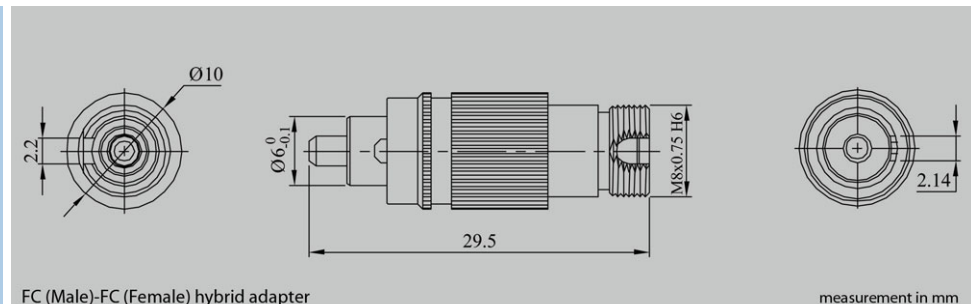

Hybrid Adapter Male - Female Series

Applications:

Telecommunication Networks
CATV
LAN & WAN
Data Networks
Broadband
FTTx

euroclust offers a full line of fibre optic adapters for every application including flanged threaded, metal, composite and hybrid or plug varieties. Available in simplex, duplex, with ceramic (Zirconia) or Phosphor - Bronze sleeve for high precision alignment. All kind of adapters meet different demands for fibre optic applications according to international industry standards.

Specification

Item	Parameters
Insertion Loss I.L.	$\leq 0,3$ dB
Return Loss R.L.	SM>50dB, APC>60dB
Durability (1000 Mating)	0,2dB max Increase
Operating Temperature	-25 ... + 70°C

Features

Female to male hybrid adapters
Saving costs

FC (Male) - FC (Female)

FC (Male)-FC (Female) hybrid adapter

measurement in mm

Housing	Alignmet sleeve	Housing color	Mounting	Appliance	Type	Article Nr.:
Metal	PhBz	metal		MM	AM.FC/PC50.FCB	EC02.810200.010
Metal	Ceramic	metal		SM	AM.FC/UPC.E9.FCZ	EC02.810100.011