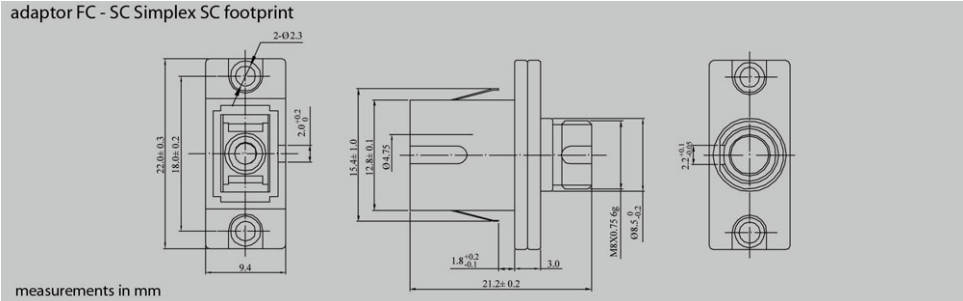

Hybrid Adapter Female - Female Series FC-SC

FC - SC Simplex SC footprint

Housing	Alignmet sleeve	Housing color	Mounting	Appliance	Type	Article Nr.:
Metal	PhBz	metal	Clip/Screw	MM	AF.FCSCB.SXMM	EC02.640231.012
Metal	Ceramic	metal	Clip/Screw	SM	AF.FCSCZ.SXMM	EC02.640131.013
Plastic	PhBz	plastic	Clip/Screw	MM	AF.FCSCB.SXPP	EC02.640131.014
Plastic	PhBz	plastic	Clip/Screw	SM	AF.FCSCZ.SXPP	EC02.640131.015