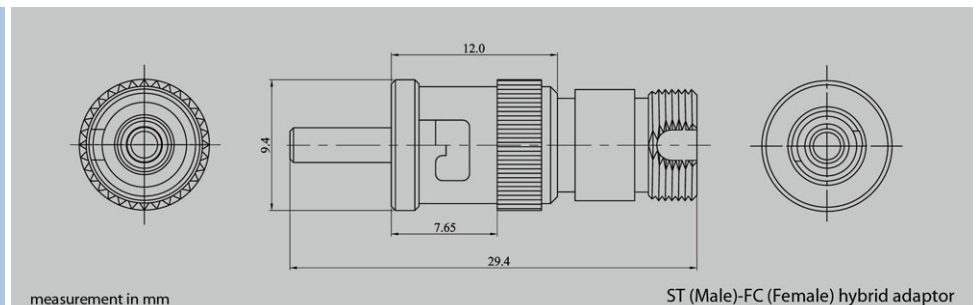

ST (Male) - FC (Female)

Housing	Alignmet sleeve	Housing color	Mounting	Appliance	Type	Article Nr.:
Metal	PhBz	metal		MM	AD.ST/PC50.SCB	EC02.860200.010
Metal	Ceramic	metal		SM	AD.ST/UPC.E9.SCZ	EC02.860100.011