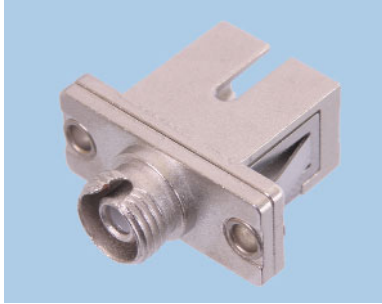

Hybrid Adapter Female - Female Series FC-ST

Applications:

Telecommunication Networks
CATV
LAN & WAN
Data Networks
Broadband
FTTx

euroclust offers a full line of fibre optic adapters for every application including flanged threaded, metal, composite and hybrid or plug varieties. Available in simplex, duplex, with ceramic (Zirconia) or Phosphor - Bronze sleeve for high precision alignment. All kind of adapters meet different demands for fibre optic applications according to international industry standards.

Specification

Item	Parameters
Insertion Loss I.L.	<= 0,2 dB
Durability (500 Mating)	0,2 dB max Increase
Withdrawal Force (g/f)	100 - 300
Operating Temperature	-25 ... + 70°C

Features

Full compliance to relevant specifications for connectors and adapters
Conversion adapters provide minimal light loss
Simplex and duplex are available
Hybrid - all versions

FC - ST Simplex SC footprint

Housing	Alignmet sleeve	Housing color	Mounting	Appliance	Type	Article Nr.:
Metal	PhBz	metal	Clip/Screw	MM	AF.SCSTB.SXMM	EC02.630231.010
Metal	Ceramic	metal	Clip/Screw	SM	AF.SCSTZ.SXMM	EC02.630131.011
Plastic	Ceramic	beige	Clip/Screw	MM	AF.SCSTB.SXPP	EC02.630231.012
Plastic	Ceramic	blue	Clip/Screw	SM	AF.SCSTZ.SXPP	EC02.630131.013

Hybrid Adapter Female - Female Series FC-SC

FC - SC Simplex SC footprint

Housing	Alignmet sleeve	Housing color	Mounting	Appliance	Type	Article Nr.:
Metal	PhBz	metal	Clip/Screw	MM	AF.FCSCB.SXMM	EC02.640231.012
Metal	Ceramic	metal	Clip/Screw	SM	AF.FCSCZ.SXMM	EC02.640131.013
Plastic	PhBz	plastic	Clip/Screw	MM	AF.FCSCB.SXPP	EC02.640131.014
Plastic	PhBz	plastic	Clip/Screw	SM	AF.FCSCZ.SXPP	EC02.640131.015