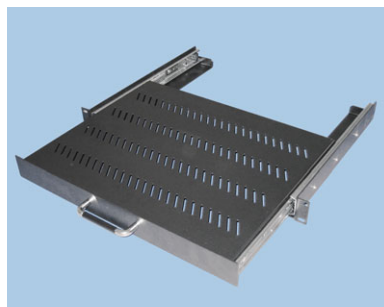

Brushes:

EC Type	Fixing	Dimension (h x w x d)	Article Number
R19BR-WMR			EC.09.000030.309
R19BR-D/L			EC.09.000030.310