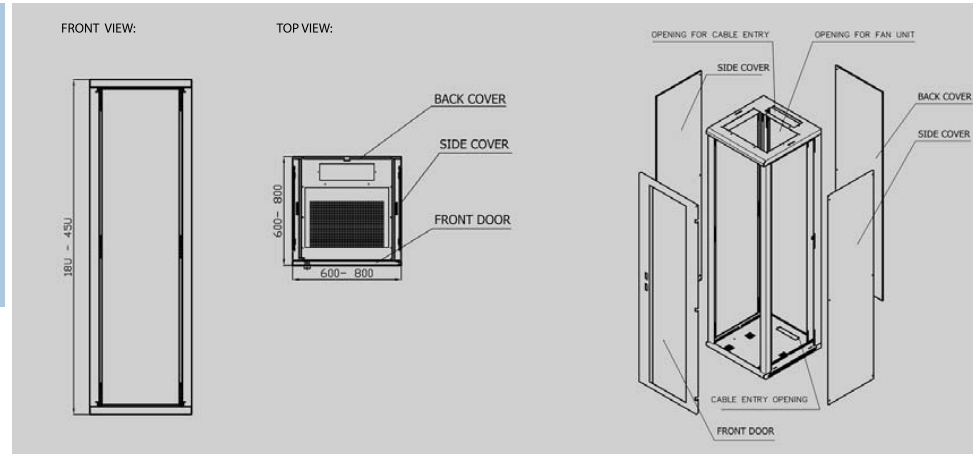

19" double wall mount racks DWM

Features:

- data racks are produced in sizes 4 – 18 U
- thickness of material – 1.3mm
- width of racks 600 mm
- depth of racks, standard 500, 600
- finish: steel with powder coating in colours as follows:
 - RAL 7032 – beige
 - RAL 7035 – grey, RAL 9005 – black
 - RAL 5015 – blue, RAL 9003 – white
- front door with security glass (smoke glass - bronze shade) or sheet steel, full panel
- door is exchangeable - right , left
- openings for cables - 1x top cover, 1x bottom cover, 1x rear cover
- racks are equipped with 4 pcs of sliding 19" vertical laths
- assembly openings are prepared on rear panel for attaching on wall
- all demountable parts are earthed

19" and 21" Distribution racks D

Features:

Distribution data racks are produced in sizes 18 - 47 U

- available rack widths: 600, 800 mm
- available rack depths: 600, 800, 900, 1000, 1100 mm
- thickness of material used for production - 2.0 mm and 1.5 mm
- providing the special high-load shelves attached to the rack frame are used the data rack capacity may be increased up to 1000 kg
- finish: powder coating:
 - RAL 7032 - beige
 - RAL 7035 - grey, RAL 9005 - black
 - RAL 5015 - blue, RAL 9003 - white
- standard front door is equipped with lock and security glass, or sheet steel full panel door as an option available upon request
- rear panel and side panels are equipped with lock and they are easily mountable.
- doors are exchangeable, left/right, opening angle 180 °
- holes for cables - 3, covered with an easy mountable cap
- racks are provided with 4 sliding 19" vertical laths.
- all removable parts are earthed.
- standard racks are delivered with positioning legs, optional casters, frame support.
- standard accessory: dust protection cap