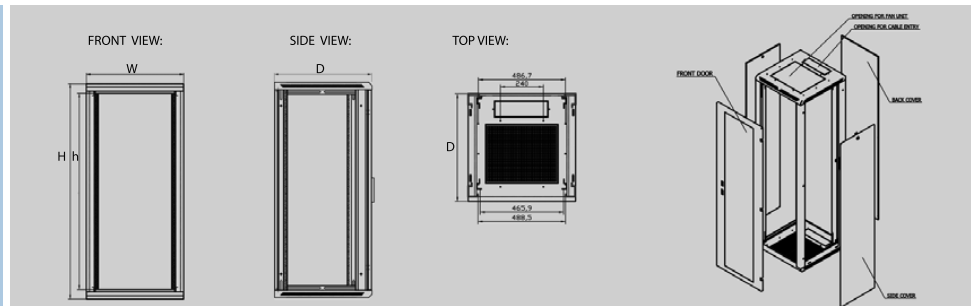

21" Distribution racks D 800/800 incl. 4x19" profile:

<i>EC Type</i>	<i>Length of ISO rails</i>	<i>Dimension (h x w x d)</i>	<i>Article Number</i>
R21D-18-8080GL	18U	900 x 800 x 800	EC.09.000030.077
R21D-22-8080GL	22U	1080 x 800 x 800	EC.09.000030.078
R21D-27-8080GL	27U	1300 x 800 x 800	EC.09.000030.079
R21D-32-8080GL	32U	1525 x 800 x 800	EC.09.000030.080
R21D-37-8080GL	37U	1750 x 800 x 800	EC.09.000030.081
R21D-42-8080GL	42U	1970 x 800 x 800	EC.09.000030.082
R21D-45-8080GL	45U	2150 x 800 x 800	EC.09.000030.083

19" Distribution racks DL

Features:

Light version DL series

- data distribution racks are available in sizes 18 - 45 U
- available rack width 600, available rack depths 600, 800 mm
- material thickness used for production: 1.5 mm
- weight capacity of up to 300 kg.
- surface finish: powder paint: RAL 7032 - beige, RAL 7035 - grey, RAL 9005 - black
RAL 5015 - blue, RAL 9003 - white
- front door is provided with lock and safety tinted glass, full panel sheet metal door is available as an option
- rear door and side panels are removable
- doors are exchangeable left, right, opening angle is 180 °
- holes for cables - 2, covered with an easy dismantlable cap
- 2 sliding 19" vertical rail , additional 2 rails are available as an option upon separate request
- all removable parts are earthed
- data distribution racks are delivered as standard with adjustable height legs, casters, including braked casters are available as an extra option, similarly as the separate support
- standard delivery: protective dust bristle cap