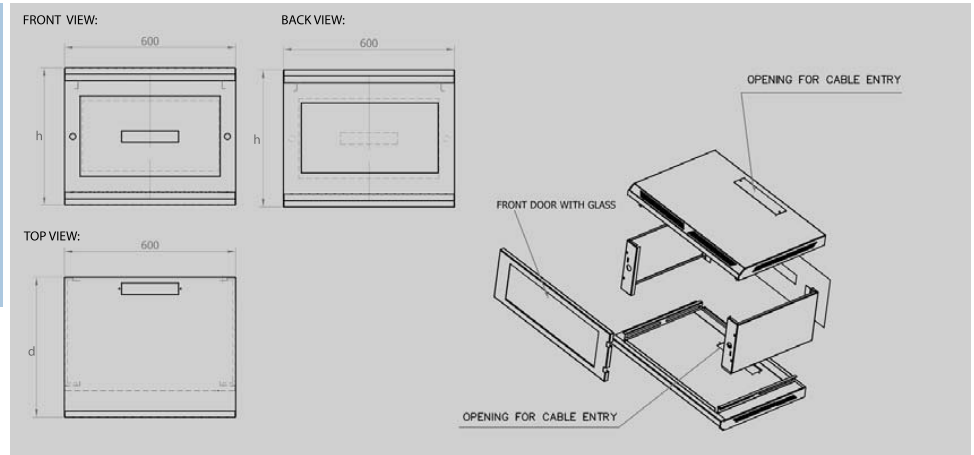

19" single wall mount racks SWM

Features:

- data racks are produced in sizes 4 – 18 U
- thickness of material – 1.3mm
- width of racks 600 mm
- depth of racks, standard 250, 400, 500, 600
- finish: steel with powder coating in colours as follows:
 - RAL 7032 – beige
 - RAL 7035 – grey, RAL 9005 – black
 - RAL 5015 – blue, RAL 9003 – white
- front door with security glass (smoke glass - bronze shade) or sheet steel, full panel
- door is exchangeable - right , left
- openings for cables - 1x top cover, 1x bottom cover, 1x rear cover
- racks are equipped with 4 pcs of sliding 19" vertical laths
- assembly openings are prepared on rear panel for attaching on wall
- all demountable parts are earthed

19" and 21" Distribution racks D

Features:

Distribution data racks are produced in sizes 18 - 47 U

- available rack widths: 600, 800 mm
- available rack depths: 600, 800, 900, 1000, 1100 mm
- thickness of material used for production - 2.0 mm and 1.5 mm
- providing the special high-load shelves attached to the rack frame are used the data rack capacity may be increased up to 1000 kg
- finish: powder coating:
 - RAL 7032 - beige
 - RAL 7035 - grey, RAL 9005 - black
 - RAL 5015 - blue, RAL 9003 - white
- standard front door is equipped with lock and security glass, or sheet steel full panel door as an option available upon request
- rear panel and side panels are equipped with lock and they are easily mountable.
- doors are exchangeable, left/right, opening angle 180 °
- holes for cables - 3, covered with an easy mountable cap
- racks are provided with 4 sliding 19" vertical laths.
- all removable parts are earthed.
- standard racks are delivered with positioning legs, optional casters, frame support.
- standard accessory: dust protection cap