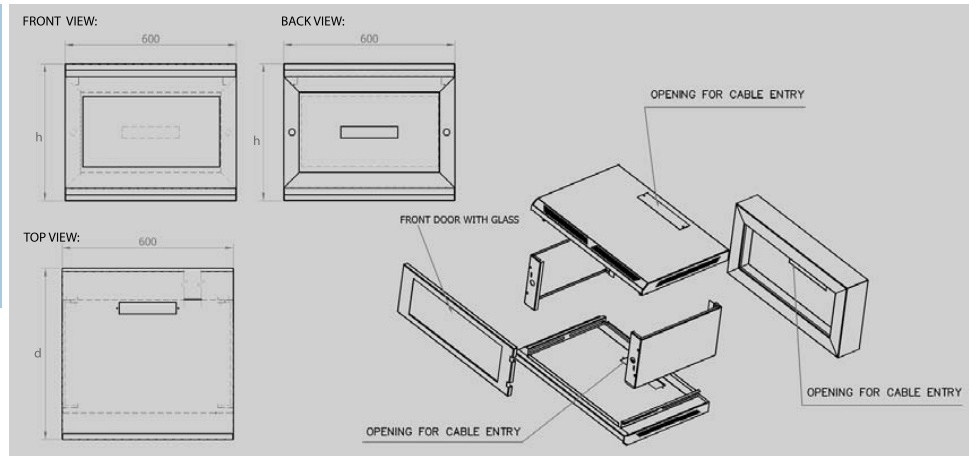

19" double wall mount racks DWM

Features:

- data racks are produced in sizes 4 – 18 U
- thickness of material – 1.3mm
- width of racks 600 mm
- depth of racks, standard 500, 600
- finish: steel with powder coating in colours as follows:
  - RAL 7032 – beige
  - RAL 7035 – grey, RAL 9005 – black
  - RAL 5015 – blue, RAL 9003 – white
- front door with security glass (smoke glass - bronze shade) or sheet steel, full panel
- door is exchangeable - right , left
- openings for cables - 1x top cover, 1x bottom cover, 1x rear cover
- racks are equipped with 4 pcs of sliding 19" vertical laths
- assembly openings are prepared on rear panel for attaching on wall
- all demountable parts are earthed

19" double wall mount racks DWM depth 500 mm:

EC Type	Length of ISO rails	Dimension (h x w x d)	Article Number
R19DWM-04-6050GL	4U	300 x 600 x 500	EC.09.000020.025
R19DWM-04-6050GL	6U	390 x 600 x 500	EC.09.000020.026
R19DWM-04-6050GL	9U	520 x 600 x 500	EC.09.000020.027
R19DWM-04-6050GL	12U	655 x 600 x 500	EC.09.000020.028
R19DWM-04-6050GL	15U	790 x 600 x 500	EC.09.000020.029
R19DWM-04-6050GL	18U	920 x 600 x 500	EC.09.000020.030

19" double wall mount racks DWM depth 600 mm:

EC Type	Length of ISO rails	Dimension (h x w x d)	Article Number
R19DWM-04-6060GL	4U	300 x 600 x 600	EC.09.000020.031
R19DWM-04-6060GL	6U	390 x 600 x 600	EC.09.000020.032
R19DWM-04-6060GL	9U	520 x 600 x 600	EC.09.000020.033
R19DWM-04-6060GL	12U	655 x 600 x 600	EC.09.000020.034
R19DWM-04-6060GL	15U	790 x 600 x 600	EC.09.000020.035
R19DWM-04-6060GL	18U	920 x 600 x 600	EC.09.000020.036