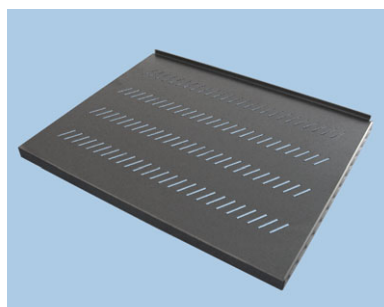

19" Shelf:

EC Type	Fixing	Dimension (h x w x d)	Article Number
R19SF1U-25	4-point, fixed		EC.09.000030.311
R19SF1U-35	4-point, fixed		EC.09.000030.312
R19SF1U-45	4-point, fixed		EC.09.000030.313
R19SF1U-55	4-point, fixed		EC.09.000030.314
R19SF1U-65	4-point, fixed		EC.09.000030.315
R19SF1U-75	4-point, fixed		EC.09.000030.316
R19SF1U-85	4-point, fixed		EC.09.000030.317
R19ST1U-35	4-point, sliding		EC.09.000030.318
R19ST1U-45	4-point, sliding		EC.09.000030.319